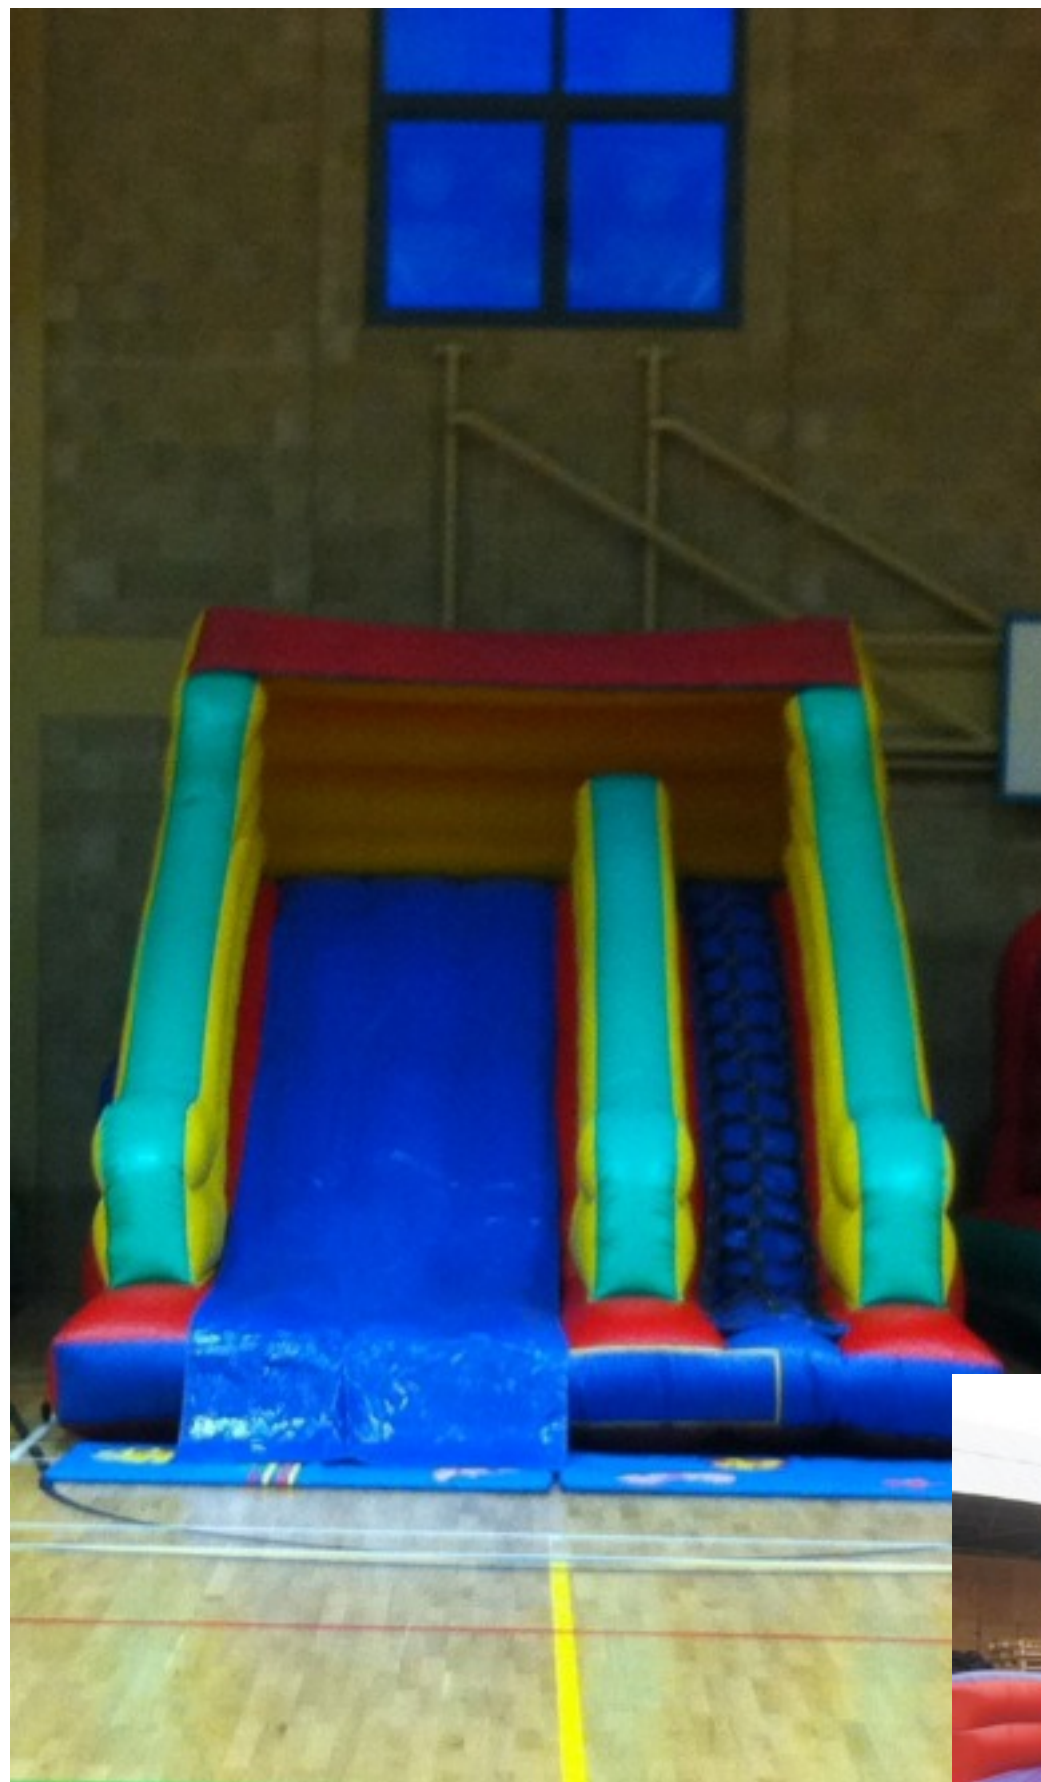

Great fun unit for children with the most stunning artwork.

Age Range: - up to 12 years of age.

Additional Info: Climb the back of the slide and have hours of fun sliding down this fantastic ocean artwork slide.

Great fun unit for children

Age Range: - up to 12 years of age.

Additional Info: Climb the slide and come back down the front - this slide is 8ft to the platform and comes complete with a Sun Cover / Safety Roof.

Theme; Giant Slide

Fits into most gardens and larger halls

Price £135.00 with free rain cancellation insurance.

New Circus Theme Giant slide coming 19th August 2011. See preview picture below.

Sumo Wrestling for both kids and adults